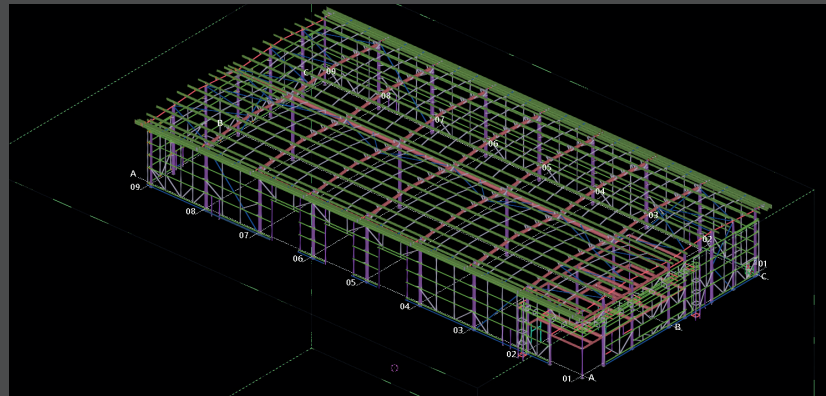

DISTRIBUTION CENTRE - SHEFFIELD

PURLIN TONNAGE: 64t

FINISH DATE: November 2021

PROJECT LOCATION: Sheffield

Construction Metal Sales

Unit 3, Mamhilad Technology Park,
Old Abergavenny Road, Mamhilad,
Monmouthshire, NP4 0JJ.