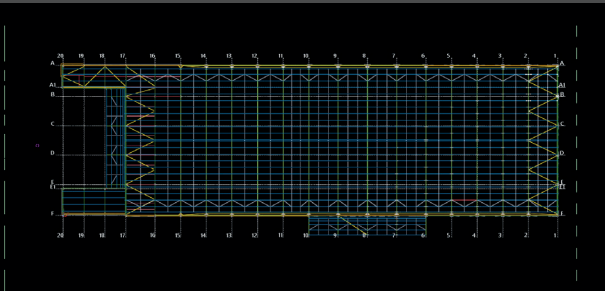

DISTRIBUTION CENTRE - PRESTON EAST

PURLIN TONNAGE: 14t

FINISH DATE: October 2022

PROJECT LOCATION: ... Preston East

Construction Metal Sales

Unit 3, Mamhilad Technology Park,
Old Abergavenny Road, Mamhilad,
Monmouthshire, NP4 0JJ.